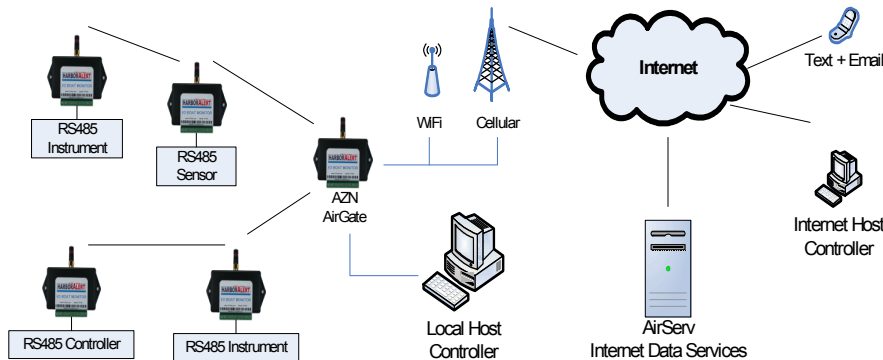

- **No costly cable installation**
- **No range limitation**
- **Cover miles of area**
- **Simple to Install**
- **Simple to add or move devices**
- **No protocol or host application modifications**
- **Expandable with non RS485 devices**
- **Local or Internet based host**

AZN: The easy to build wireless network to your remote equipment